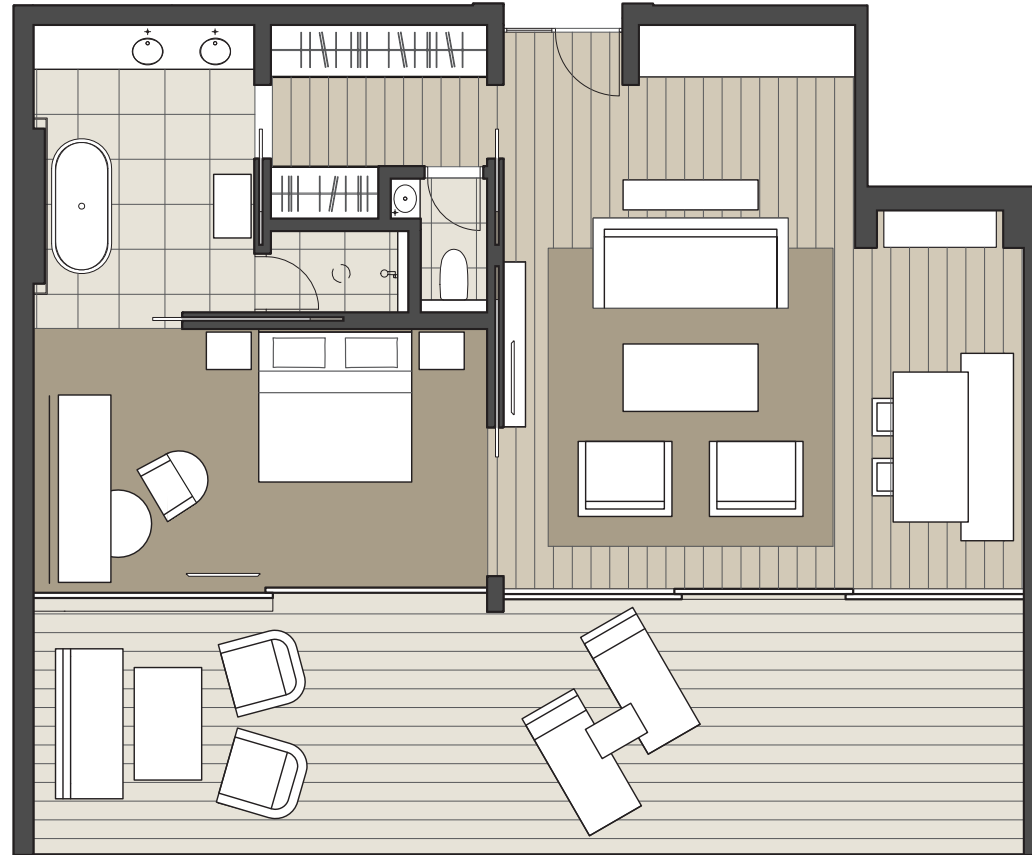

PARK HYATT SYDNEY ROOM TYPES  
ROOFTOP SUITE

PARK HYATT SYDNEY™

7 Hickson Road The Rocks Sydney NSW 2000 Australia  
TELEPHONE +61 2 9256 1234 FACSIMILE +61 2 9256 1555 EMAIL [sydney.park@hyatt.com](mailto:sydney.park@hyatt.com)  
[sydney.park.hyatt.com](http://sydney.park.hyatt.com)