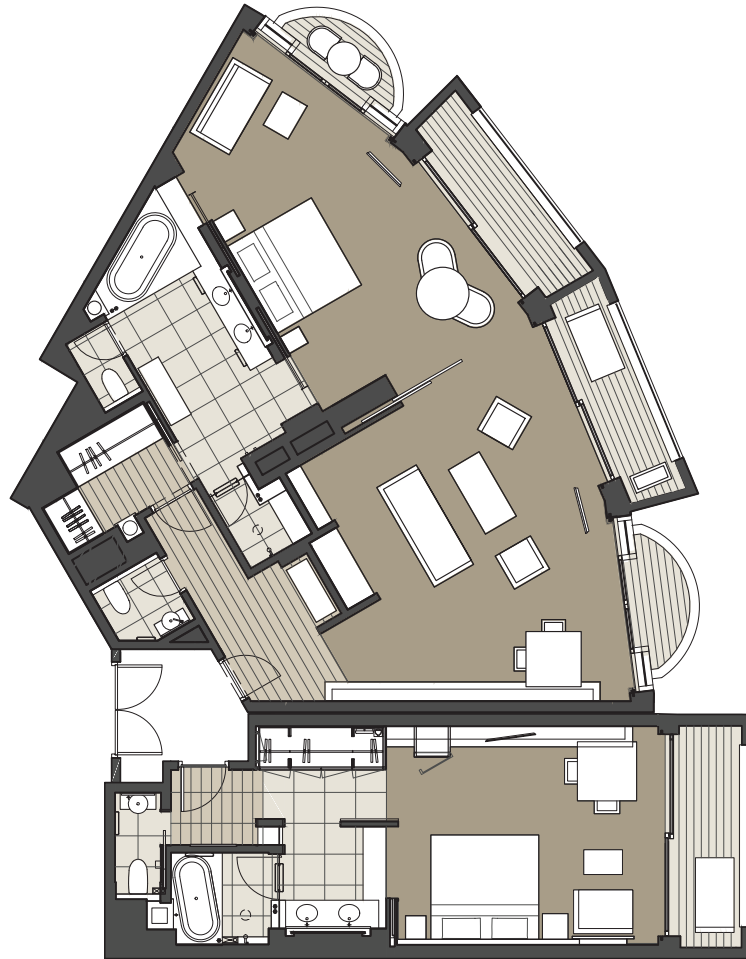

PARK HYATT SYDNEY ROOM TYPES
HARBOUR SUITE & KING HARBOUR VIEW

PARK HYATT SYDNEY™

7 Hickson Road The Rocks Sydney NSW 2000 Australia
TELEPHONE +61 2 9256 1234 FACSIMILE +61 2 9256 1555 EMAIL sydney.park@hyatt.com
sydney.park.hyatt.com