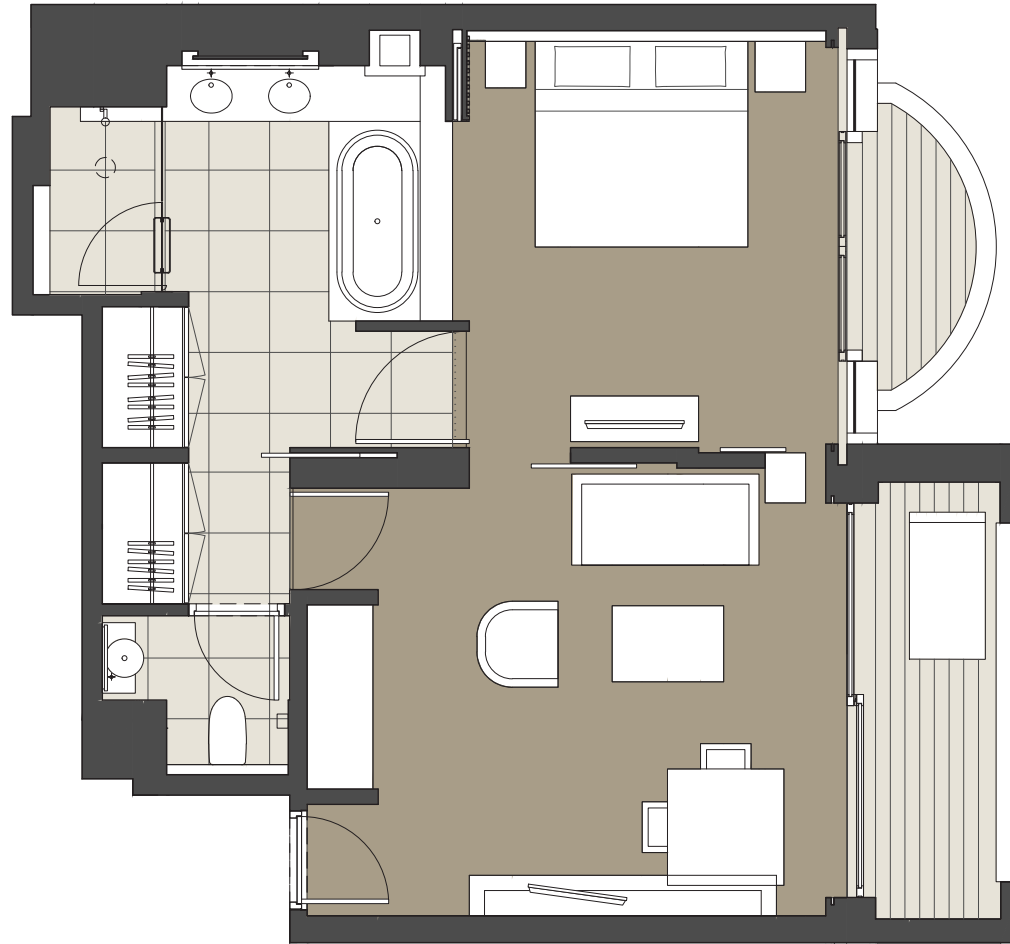

PARK HYATT SYDNEY ROOM TYPES
COVE SUITE

PARK HYATT SYDNEY™

7 Hickson Road The Rocks Sydney NSW 2000 Australia
TELEPHONE +61 2 9256 1234 FACSIMILE +61 2 9256 1555 EMAIL sydney.park@hyatt.com
sydney.park.hyatt.com